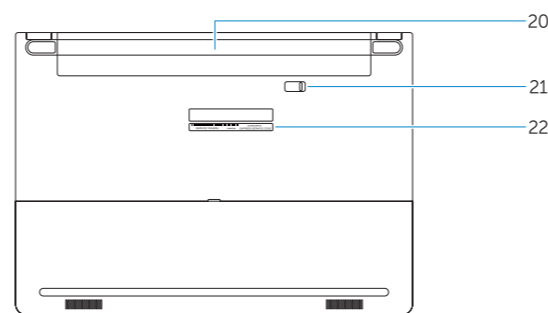

Dell.com/contactdell

Dell.com/regulatory_compliance

P63G

P63G001

Latitude 14-3460

Features

[Značajke](#) | [Jellemzők](#) | [Характеристики](#) | [Funkcije](#)

1. Camera
2. Camera-status light
3. Microphone
4. Power button (No LED indicator)
5. Security-cable slot
6. VGA connector
7. USB 2.0 connector
8. Memory card reader
9. Fingerprint reader (optional)
10. Battery-status light
11. Hard-drive activity light
12. Power-status light
13. Speakers
14. Touchpad
15. Headset connector
16. USB 3.0 connector (2)
17. HDMI connector
18. Network connector
19. Power connector
20. Battery
21. Battery release latch
22. Service-tag label