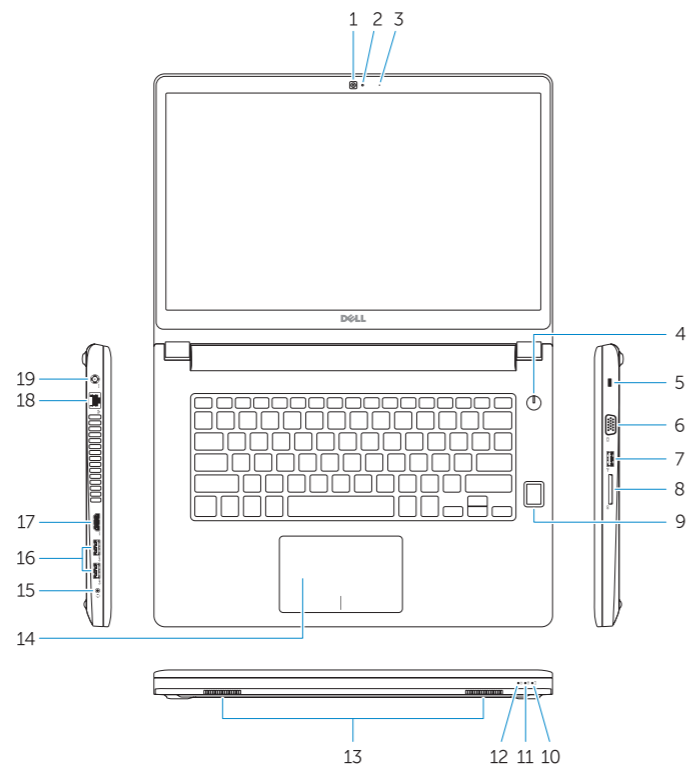

Dell.com/contactdell

Dell.com/regulatory_compliance

P63G

P63G001

Latitude 14-3460

Features

[Značajke](#) | [Jellemzők](#) | [Характеристики](#) | [Funkcije](#)

1. Camera
2. Camera-status light
3. Microphone
4. Power button (No LED indicator)
5. Security-cable slot
6. VGA connector
7. USB 2.0 connector
8. Memory card reader
9. Fingerprint reader (optional)
10. Battery-status light
11. Hard-drive activity light
12. Power-status light
13. Speakers
14. Touchpad
15. Headset connector
16. USB 3.0 connector (2)
17. HDMI connector
18. Network connector
19. Power connector
20. Battery
21. Battery release latch
22. Service-tag label